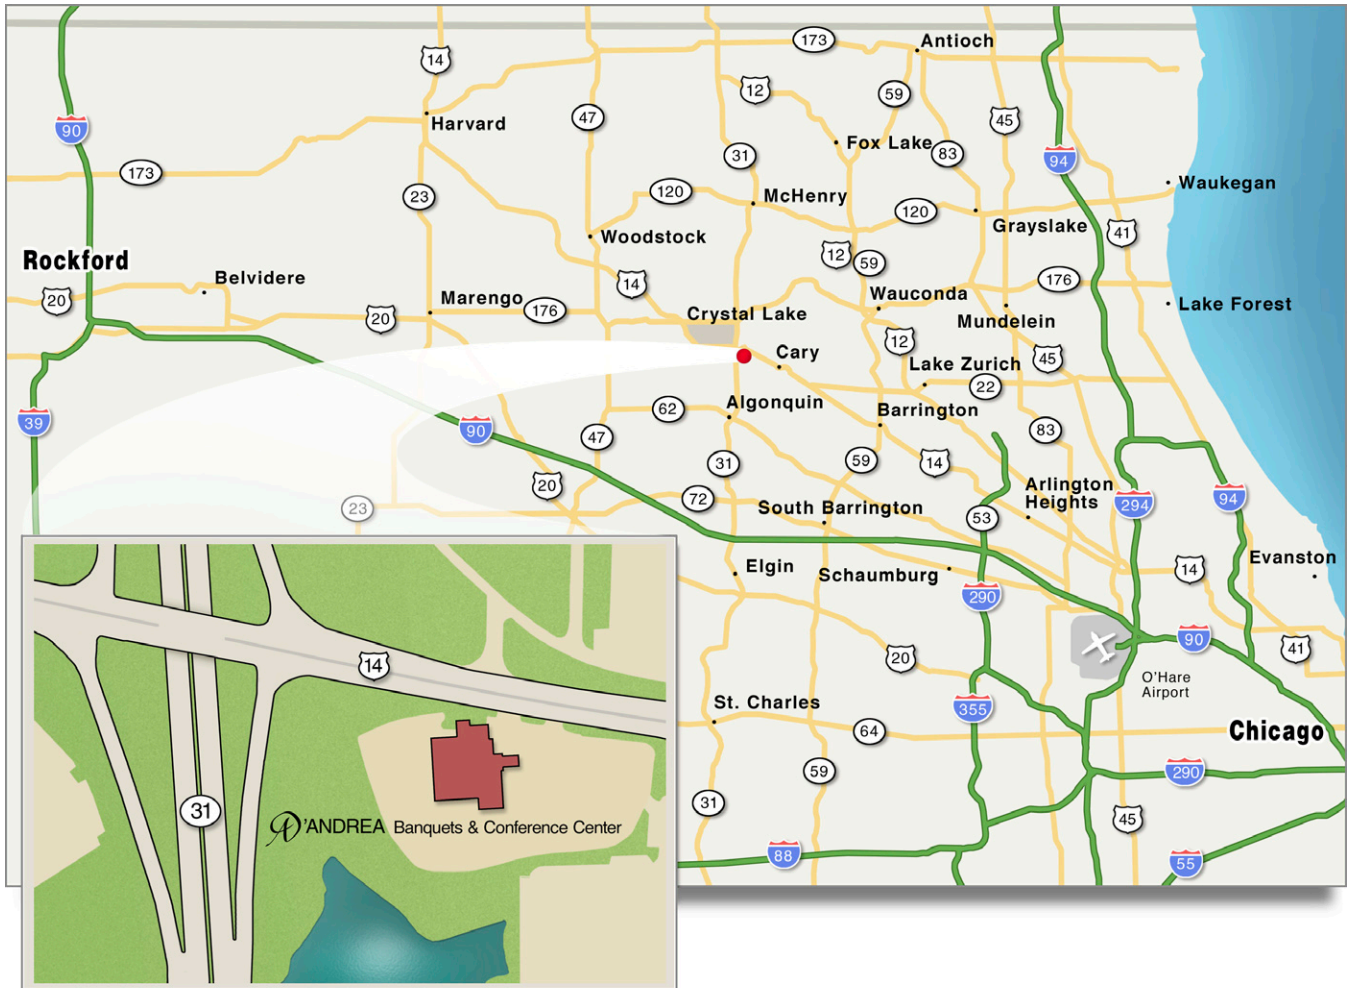

D'Andrea Banquets & Conference Center

4419 Northwest Highway
Crystal Lake, IL 60014
815-459-7234

From O'Hare Airport and Chicago

Take Interstate 90 west (signs say "Rockford")
Exit to Highway 31 north
Turn right on Highway 14
Exit Highway 14 ramp (inset map above)
Take the first entrance driveway on right

From Rockford and west

Take Interstate 90 east (signs say "Chicago")
Exit to Highway 31 north
Turn right on Highway 14
Exit Highway 14 ramp (inset map above)
Take the first entrance driveway on right